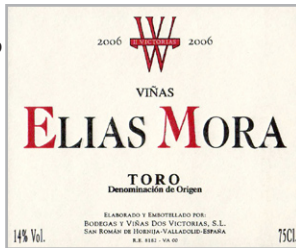

Elias Mora 2006

D.O. Toro
Grapes: 100% Tinta de Toro

90
points

Stephen Tanzer's
International Wine Cellar

“Youthfully taut red and dark fruit flavors are framed by solid tannins but deliver a sweet impression... I really like the clarity here.”

Imported by Grapes of Spain
Selected by Aurelio Cabestrero®

© 2009

Elias Mora 2006

D.O. Toro
Grapes: 100% Tinta de Toro

90
points

Stephen Tanzer's
International Wine Cellar

“Youthfully taut red and dark fruit flavors are framed by solid tannins but deliver a sweet impression... I really like the clarity here.”