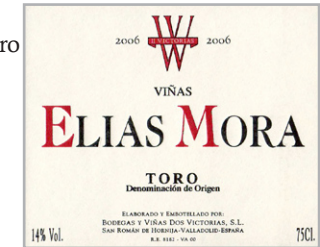

Elias Mora 2006

D.O. Toro
Grapes: 100% Tinta de Toro

90
points

Stephen Tanzer's
International Wine Cellar

“Youthfully taut red and dark fruit flavors are framed by solid tannins but deliver a sweet impression... I really like the clarity here.”

Imported by Grapes of Spain
Selected by Aurelio Cabestrero®

© 2009

Elias Mora 2006

D.O. Toro
Grapes: 100% Tinta de Toro

90
points

Stephen Tanzer's
International Wine Cellar

“Youthfully taut red and dark fruit flavors are framed by solid tannins but deliver a sweet impression... I really like the clarity here.”