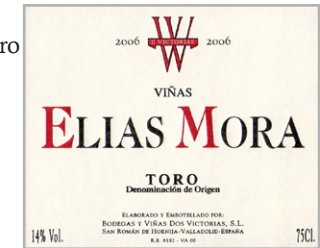

Elias Mora 2006

D.O. Toro
Grapes: 100% Tinta de Toro

90
points

Stephen Tanzer's
International Wine Cellar

“Youthfully taut red and dark fruit flavors are framed by solid tannins but deliver a sweet impression... I really like the clarity here.”

Imported by Grapes of Spain
Selected by Aurelio Cabestrero®

© 2009

Elias Mora 2006

D.O. Toro
Grapes: 100% Tinta de Toro

90
points

Stephen Tanzer's
International Wine Cellar

“Youthfully taut red and dark fruit flavors are framed by solid tannins but deliver a sweet impression... I really like the clarity here.”