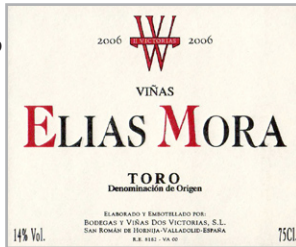

Elias Mora 2006

D.O. Toro
Grapes: 100% Tinta de Toro

90
points

Stephen Tanzer's
International Wine Cellar

“Youthfully taut red and dark fruit flavors are framed by solid tannins but deliver a sweet impression... I really like the clarity here.”

Imported by Grapes of Spain
Selected by Aurelio Cabestrero®

© 2009

Elias Mora 2006

D.O. Toro
Grapes: 100% Tinta de Toro

90
points

Stephen Tanzer's
International Wine Cellar

“Youthfully taut red and dark fruit flavors are framed by solid tannins but deliver a sweet impression... I really like the clarity here.”